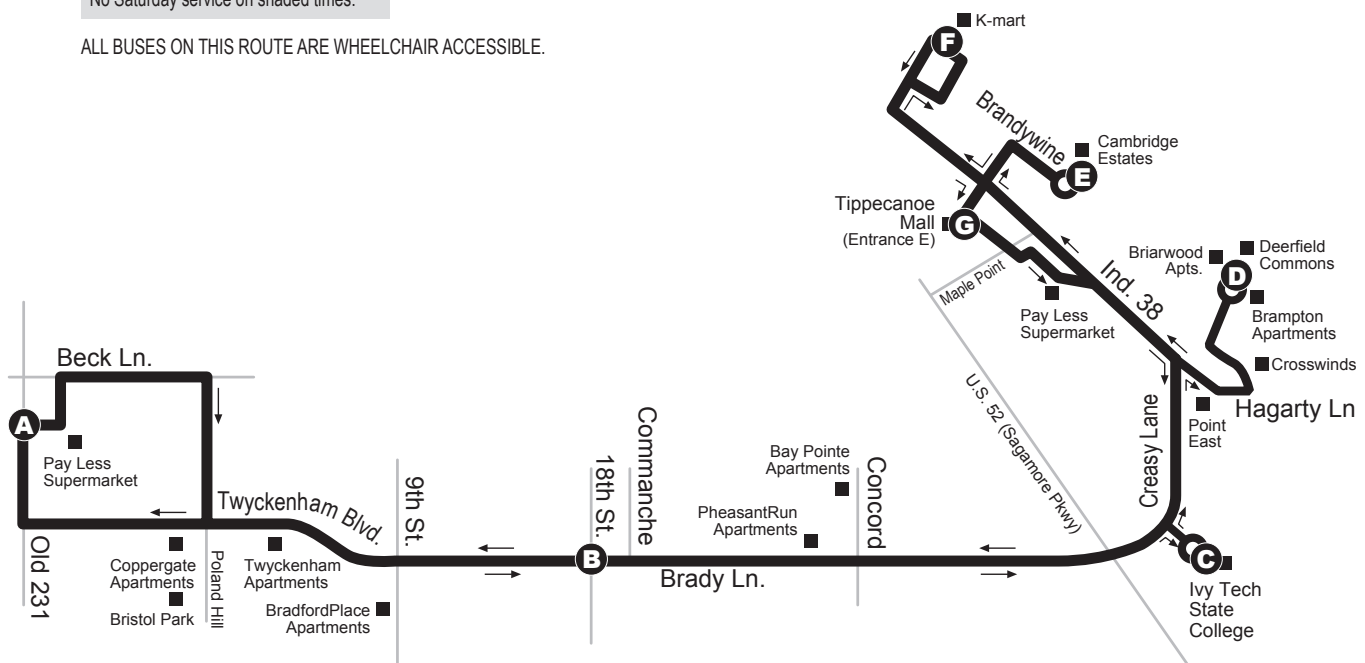

9 Ready2Go

Monday to Saturday

Pay Less on Old 231 S.	18th & Brady	Ivy Tech	Windemere (Briarwood & Deerfield)	Brandywine (Cambridge Estates)	K-Mart	Tippecanoe Mall (Entrance E)	Ivy Tech	18th & Brady
A	B	C	D	E	F	G	C	B
—	—	—	—	—	—	6:35AM	6:40AM	6:51AM
7:00AM	7:06AM	7:12AM	7:17AM	7:24AM	7:26AM	7:35	7:40	7:51
8:00	8:06	8:12	8:17	8:24	8:26	8:35	8:40	8:51
9:00	9:06	9:12	9:17	9:24	9:26	9:35	9:40	9:51
10:00	10:06	10:12	10:17	10:24	10:26	10:35	10:40	10:51
11:00	11:06	11:12	11:17	11:24	11:26	11:35	11:40	11:51
12:00PM	12:06PM	12:12PM	12:17PM	12:24PM	12:26PM	12:35PM	12:40PM	12:51PM
1:00	1:06	1:12	1:17	1:24	1:26	1:35	1:40	1:51
2:00	2:06	2:12	2:17	2:24	2:26	2:35	2:40	2:51
3:00	3:06	3:12	3:17	3:24	3:26	3:35	3:40	3:51
4:00	4:06	4:12	4:17	4:24	4:26	4:35	4:40	4:51
5:00	5:06	5:12	5:17	5:24	5:26	5:35	5:40	5:51
6:00	6:06	6:12	6:17	6:24	6:26	6:35	6:40	6:51
7:00	7:06	7:12	7:17	7:24	7:26	7:35	7:40	7:51
8:00								

Call (765) 742-RIDE
www.go-citybus.com
Text MyRide QuickCode to 25252

No Saturday service on shaded times.

ALL BUSES ON THIS ROUTE ARE WHEELCHAIR ACCESSIBLE.

Need to Transfer?

Here are some tips to help you transfer to other buses if you need to go downtown or elsewhere in Lafayette/West Lafayette.

Transfer to 6A Fourth St.:

Transfers between routes 6A and 9 take place at Pay Less on Old 231 S. (timepoint A on the map) at the top of the hour.

Transfer to 6B S. 18th St.:

Transfers between routes 6B and 9 take place at Brady and S. 18th St. Route 6B outbound heading to Wal-Mart arrives at :29 and :59. The inbound bus arrives at about :19 and :49.

Transfers to 3A Lafayette Square:

Transfers between routes 9 and 3A take place at Commanche and Brady (just east of timepoint B on the map). Route 9 arrives at about :07 each hour. The downtown-bound 3A arrives at :22 and :52 each hour, the mall-bound 3A arrives on the hour and half hour. This transfer can also be made at Tippecanoe Mall (timepoint G on the map), see below.

Transfers at Tippecanoe Mall:

- Route 9 is due at :35 after each hour
- Route 1A Market Square departs at :02 and :32
- Route 3A Lafayette Square departs at :11 and :41
- Route 4B Purdue West departs at :23 and :53

Printed on recycled paper.

© Copyright 2010, CityBus. Effective 8/23/2010.