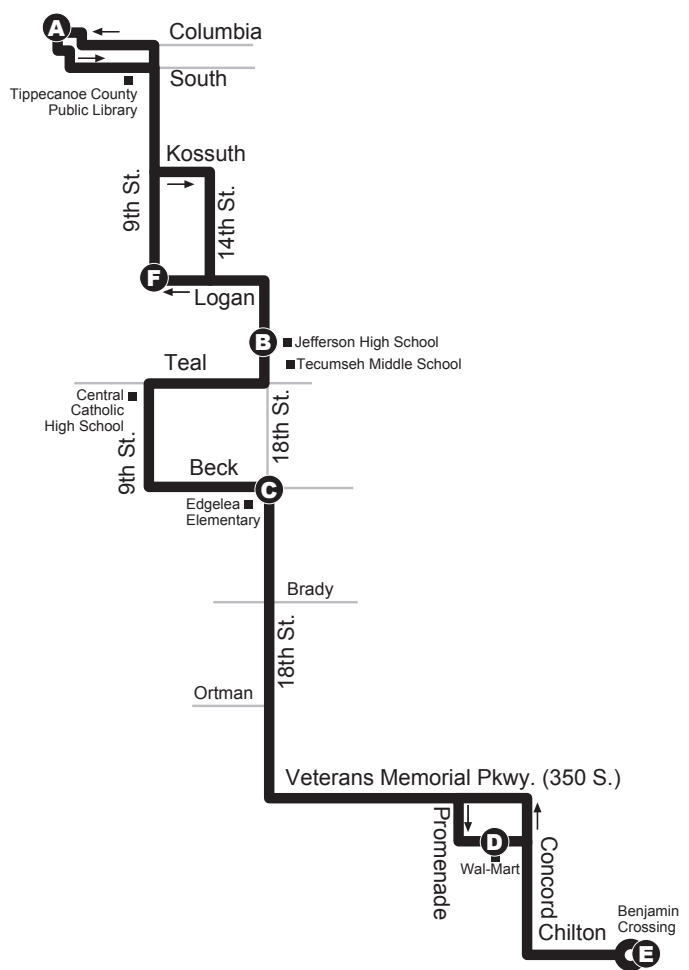

6A Fourth Street

Call (765) 742-RIDE
www.gocitybus.com
Text MyRide QuickCode to 25252

Bus serves Evonik and Workman Ln. on request (see dotted line on map). To request service call the dispatcher at 423-2666 at least 30 minutes prior to your expected pick up time.

6B S. 18th St.

6A Fourth Street (Monday to Saturday)

Leave Downtown Lafayette	Elston & Old Romney	Pay Less at Old 231 S.	Arrive Downtown Lafayette
A	B	C	A
6:15AM	6:24AM	6:30AM	6:40AM
6:45	6:54	7:00	7:10
7:15	7:24	7:30	7:40
7:45	7:54	8:00	8:10
8:15	8:24	8:30	8:40
8:45	8:54	9:00	9:10
9:15	9:24	9:30	9:40
9:45	9:54	10:00	10:10
10:15	10:24	10:30	10:40
10:45	10:54	11:00	11:10
11:15	11:24	11:30	11:40
11:45	11:54	12:00PM	12:10PM
12:15PM	12:24PM	12:30	12:40
12:45	12:54	1:00	1:10
1:15	1:24	1:30	1:40
1:45	1:54	2:00	2:10
2:15	2:24	2:30	2:40
2:45	2:54	3:00	3:10
3:15	3:24	3:30	3:40
3:45	3:54	4:00	4:10
4:15	4:24	4:30	4:40
4:45	4:54	5:00	5:10
5:15	5:24	5:30	5:40
5:45	5:54	6:00	6:10
6:15	6:24	6:30	6:40

No Saturday service on shaded times.

Bus serves Evonik and Workman Ln. on request. To request service call the dispatcher at 423-2666 at least 30 minutes prior to your expected pick up time.

Transfer at Pay Less (timepoint "C") to route 9 Ready2Go for service to Twyckenham Blvd., Brady Ln., Ivy Tech, and Tippecanoe Mall.