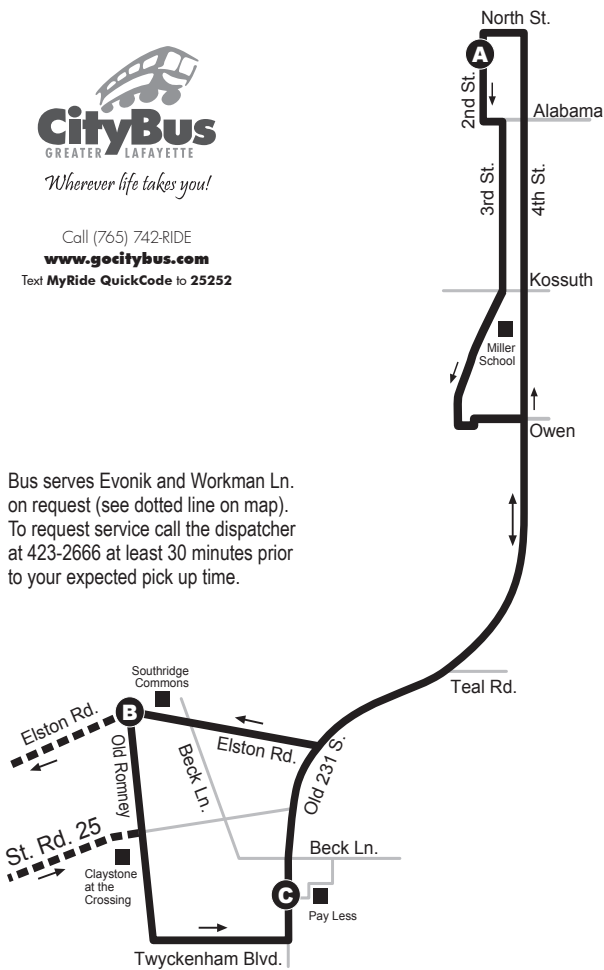

6A Fourth Street

Call (765) 742-RIDE
www.gocitybus.com
Text MyRide QuickCode to 25252

Bus serves Evonik and Workman Ln. on request (see dotted line on map). To request service call the dispatcher at 423-2666 at least 30 minutes prior to your expected pick up time.

6B S. 18th St.

6A Fourth Street (Monday to Saturday)

Leave Downtown Lafayette	Elston & Old Romney	Pay Less at Old 231 S.	Arrive Downtown Lafayette
A	B	C	A
6:15AM	6:24AM	6:30AM	6:40AM
6:45	6:54	7:00	7:10
7:15	7:24	7:30	7:40
7:45	7:54	8:00	8:10
8:15	8:24	8:30	8:40
8:45	8:54	9:00	9:10
9:15	9:24	9:30	9:40
9:45	9:54	10:00	10:10
10:15	10:24	10:30	10:40
10:45	10:54	11:00	11:10
11:15	11:24	11:30	11:40
11:45	11:54	12:00PM	12:10PM
12:15PM	12:24PM	12:30	12:40
12:45	12:54	1:00	1:10
1:15	1:24	1:30	1:40
1:45	1:54	2:00	2:10
2:15	2:24	2:30	2:40
2:45	2:54	3:00	3:10
3:15	3:24	3:30	3:40
3:45	3:54	4:00	4:10
4:15	4:24	4:30	4:40
4:45	4:54	5:00	5:10
5:15	5:24	5:30	5:40
5:45	5:54	6:00	6:10
6:15	6:24	6:30	6:40

No Saturday service on shaded times.

Bus serves Evonik and Workman Ln. on request. To request service call the dispatcher at 423-2666 at least 30 minutes prior to your expected pick up time.

Transfer at Pay Less (timepoint "C") to route 9 Ready2Go for service to Twyckenham Blvd., Brady Ln., Ivy Tech, and Tippecanoe Mall.