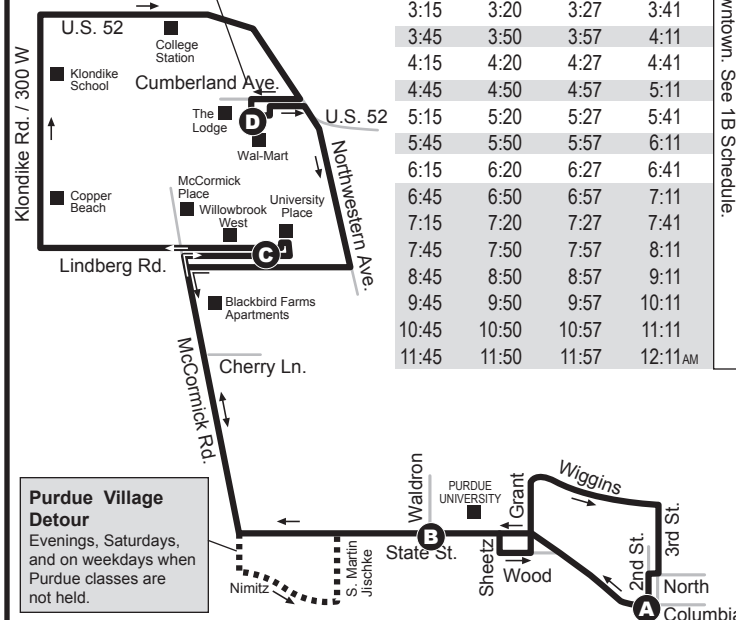

Inbound: Wal-Mart to Campus, Downtown:

Depart Wal-Mart	University Place (to Downtown)	State & Waldron	Arrive Downtown Lafayette
D	C	B	A
6:41AM	6:49AM	*6:20AM	6:40AM
7:11	7:19	7:32	7:40
7:41	7:49	8:02	8:10
8:11	8:19	8:32	8:40
8:41	8:49	9:02	9:10
9:11	9:19	9:32	9:40
9:41	9:49	10:02	10:10
10:11	10:19	10:32	10:40
10:41	10:49	11:02	11:10
11:11	11:19	11:32	11:40
11:41	11:49	12:02PM	12:10PM
12:11PM	12:19PM	12:32	12:40
12:41	12:49	1:02	1:10
1:11	1:19	1:32	1:40
1:41	1:49	2:02	2:10
2:11	2:19	2:32	2:40
2:41	2:49	3:02	3:10
3:11	3:19	3:32	3:40
3:41	3:49	4:02	4:10
4:11	4:19	4:32	4:40
4:41	4:49	5:02	5:10
5:11	5:19	5:32	5:40
5:41	**5:49	6:02	6:10
6:11	**6:19	6:32	6:40
6:41	**6:49	7:02	7:10
7:11	**7:19	7:32	7:40
7:41	**7:49	8:02	8:10
8:11	8:19	8:32	8:40
9:11	9:19	9:32	9:40
10:11	10:19	10:32	10:40
11:11	11:19	11:32	11:40

Monday to Friday, bus becomes #1B Salisbury and goes downtown. See 1B Schedule.

Bus becomes #4A Tippecanoe Mall and goes to the mall. See 4A Schedule.

Interlining

On weekdays the 4B out-bound bus becomes the 1B inbound bus at Wal-Mart. See 1B schedule. Likewise, the outbound 1B bus becomes the 4B inbound bus at Wal-Mart.