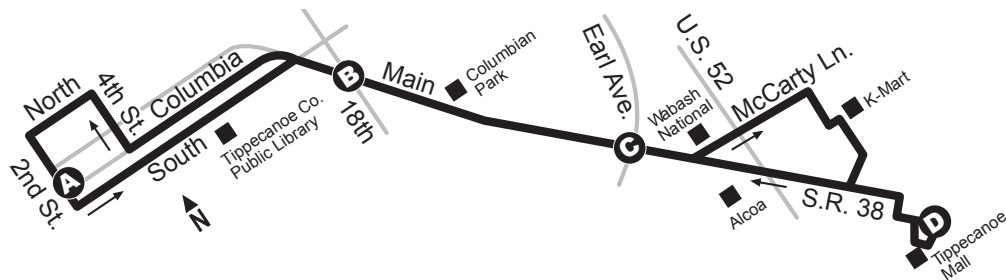

4A Tippecanoe Mall

Call (765) 742-RIDE
www.gocitybus.com
 Text MyRide QuickCode to 25252

Monday to Saturday

No Saturday service on shaded times.

Downtown to Tippecanoe Mall:

Downtown Lafayette	Main & 18th St.	Main & Earl	Tippecanoe Mall (Entrance E)
A	B	C	D
6:15AM	6:20AM	6:23AM	6:32AM
6:45	6:50	6:53	7:02
7:15	7:20	7:23	7:32
7:45	7:50	7:53	8:02
8:15	8:20	8:23	8:32
8:45	8:50	8:53	9:02
9:15	9:20	9:23	9:32
9:45	9:50	9:53	10:02
10:15	10:20	10:23	10:32
10:45	10:50	10:53	11:02
11:15	11:20	11:23	11:32
11:45	11:50	11:53	12:02PM
12:15PM	12:20PM	12:23PM	12:32
12:45	12:50	12:53	1:02
1:15	1:20	1:23	1:32
1:45	1:50	1:53	2:02
2:15	2:20	2:23	2:32
2:45	2:50	2:53	3:02
3:15	3:20	3:23	3:32
3:45	3:50	3:53	4:02
4:15	4:20	4:23	4:32
4:45	4:50	4:53	5:02
5:15	5:20	5:23	5:32
5:45	5:50	5:53	6:02
6:15	6:20	6:23	6:32
6:45	6:50	6:53	7:02
7:15	7:20	7:23	7:32
7:45	7:50	7:53	8:02
8:45	8:50	8:53	9:02
9:45	9:50	9:53	10:02
10:45	10:50	10:53	11:02

Bus becomes #1A Market Square and goes downtown. See Schedule 1A for details.

Tippecanoe Mall to Downtown:

Tippecanoe Mall (Entrance E)	Main & Earl	Main & 18th St.	Downtown Lafayette
D	C	B	A
6:23AM	6:26AM	6:29AM	6:40AM
6:53	6:56	6:59	7:10
7:23	7:26	7:29	7:40
7:53	7:56	7:59	8:10
8:23	8:26	8:29	8:40
8:53	8:56	8:59	9:10
9:23	9:26	9:29	9:40
9:53	9:56	9:59	10:10
10:23	10:26	10:29	10:40
10:53	10:56	10:59	11:10
11:23	11:26	11:29	11:40
11:53	11:56	11:59	12:10PM
12:23PM	12:26PM	12:29PM	12:40
12:53	12:56	12:59	1:10
1:23	1:26	1:29	1:40
1:53	1:56	1:59	2:10
2:23	2:26	2:29	2:40
2:53	2:56	2:59	3:10
3:23	3:26	3:29	3:40
3:53	3:56	3:59	4:10
4:23	4:26	4:29	4:40
4:53	4:56	4:59	5:10
5:23	5:26	5:29	5:40
5:53	5:56	5:59	6:10
6:23	6:26	6:29	6:40
6:53	6:56	6:59	7:10
7:23	7:26	7:29	7:40
7:53	7:56	7:59	8:10
8:23	8:26	8:29	8:40
9:23	9:26	9:29	9:40
10:23	10:26	10:29	10:40
11:23	11:26	11:29	11:40