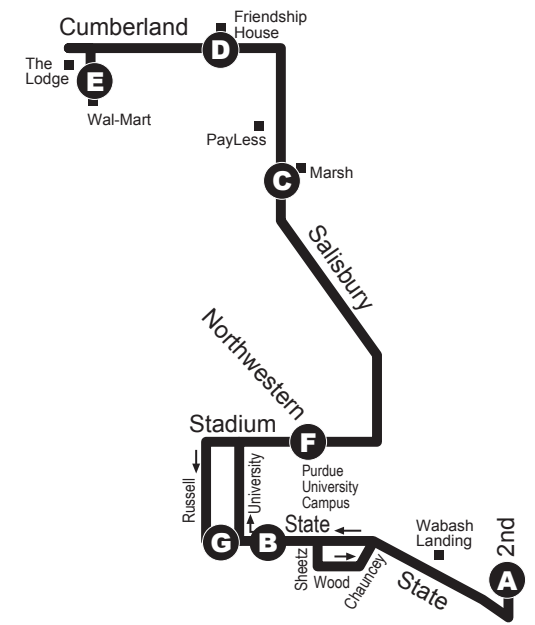

From Wal-Mart to Downtown (inbound):

Depart Wal-Mart	Salisbury & Navajo	Stadium & Northwestern	Lilly Hall	Downtown Lafayette
E	C	F	G	A
6:11AM	6:18AM	6:25AM	6:30AM	6:40AM
6:41	6:48	6:55	7:00	7:10
7:11	7:18	7:25	7:30	7:40
7:41	7:48	7:55	8:00	8:10
8:11	8:18	8:25	8:30	8:40
8:41	8:48	8:55	9:00	9:10
9:11	9:18	9:25	9:30	9:40
9:41	9:48	9:55	10:00	10:10
10:11	10:18	10:25	10:30	10:40
10:41	10:48	10:55	11:00	11:10
11:11	11:18	11:25	11:30	11:40
11:41	11:48	11:55	12:00PM	12:10PM
12:11PM	12:18PM	12:25PM	12:30	12:40
12:41	12:48	12:55	1:00	1:10
1:11	1:18	1:25	1:30	1:40
1:41	1:48	1:55	2:00	2:10
2:11	2:18	2:25	2:30	2:40
2:41	2:48	2:55	3:00	3:10
3:11	3:18	3:25	3:30	3:40
3:41	3:48	3:55	4:00	4:10
4:11	4:18	4:25	4:30	4:40
4:41	4:48	4:55	5:00	5:10
5:11	5:18	5:25	5:30	5:40
5:41	5:48	5:55	6:00	6:10
6:11	6:18	6:25	6:30	6:40

Bus becomes #4B Purdue West/Kiondike and goes downtown. See 4B schedule.

Bus becomes #1A Market Square and goes to Tippecanoe Mall. See 1A schedule.

*6:45AM outbound bus detours to S. River Rd., Williams, and Grant on request.

Daytime Map:

Evening Map:

Monday to Friday (Evening)

From Downtown to Wal-Mart (outbound):

Downtown Lafayette	Beerling Hall	Salisbury & Navajo	Friendship House	Lodge & Wal-Mart
A	B	C	D	E
6:15PM	6:20PM	6:30PM	6:32PM	6:41PM
6:45	6:50	7:00	7:02	7:11
7:15	7:20	7:30	7:32	7:41
7:45	7:50	8:00	8:02	8:11
8:45	8:50	9:00	9:02	9:11
**9:45	**9:50	**10:00	**10:02	10:11
10:45	10:50	11:00	11:02	11:11
11:45	11:50	12:00AM	12:02AM	12:11AM

Bus becomes #1A Market Square and goes to Tippecanoe Mall. See 1A schedule.